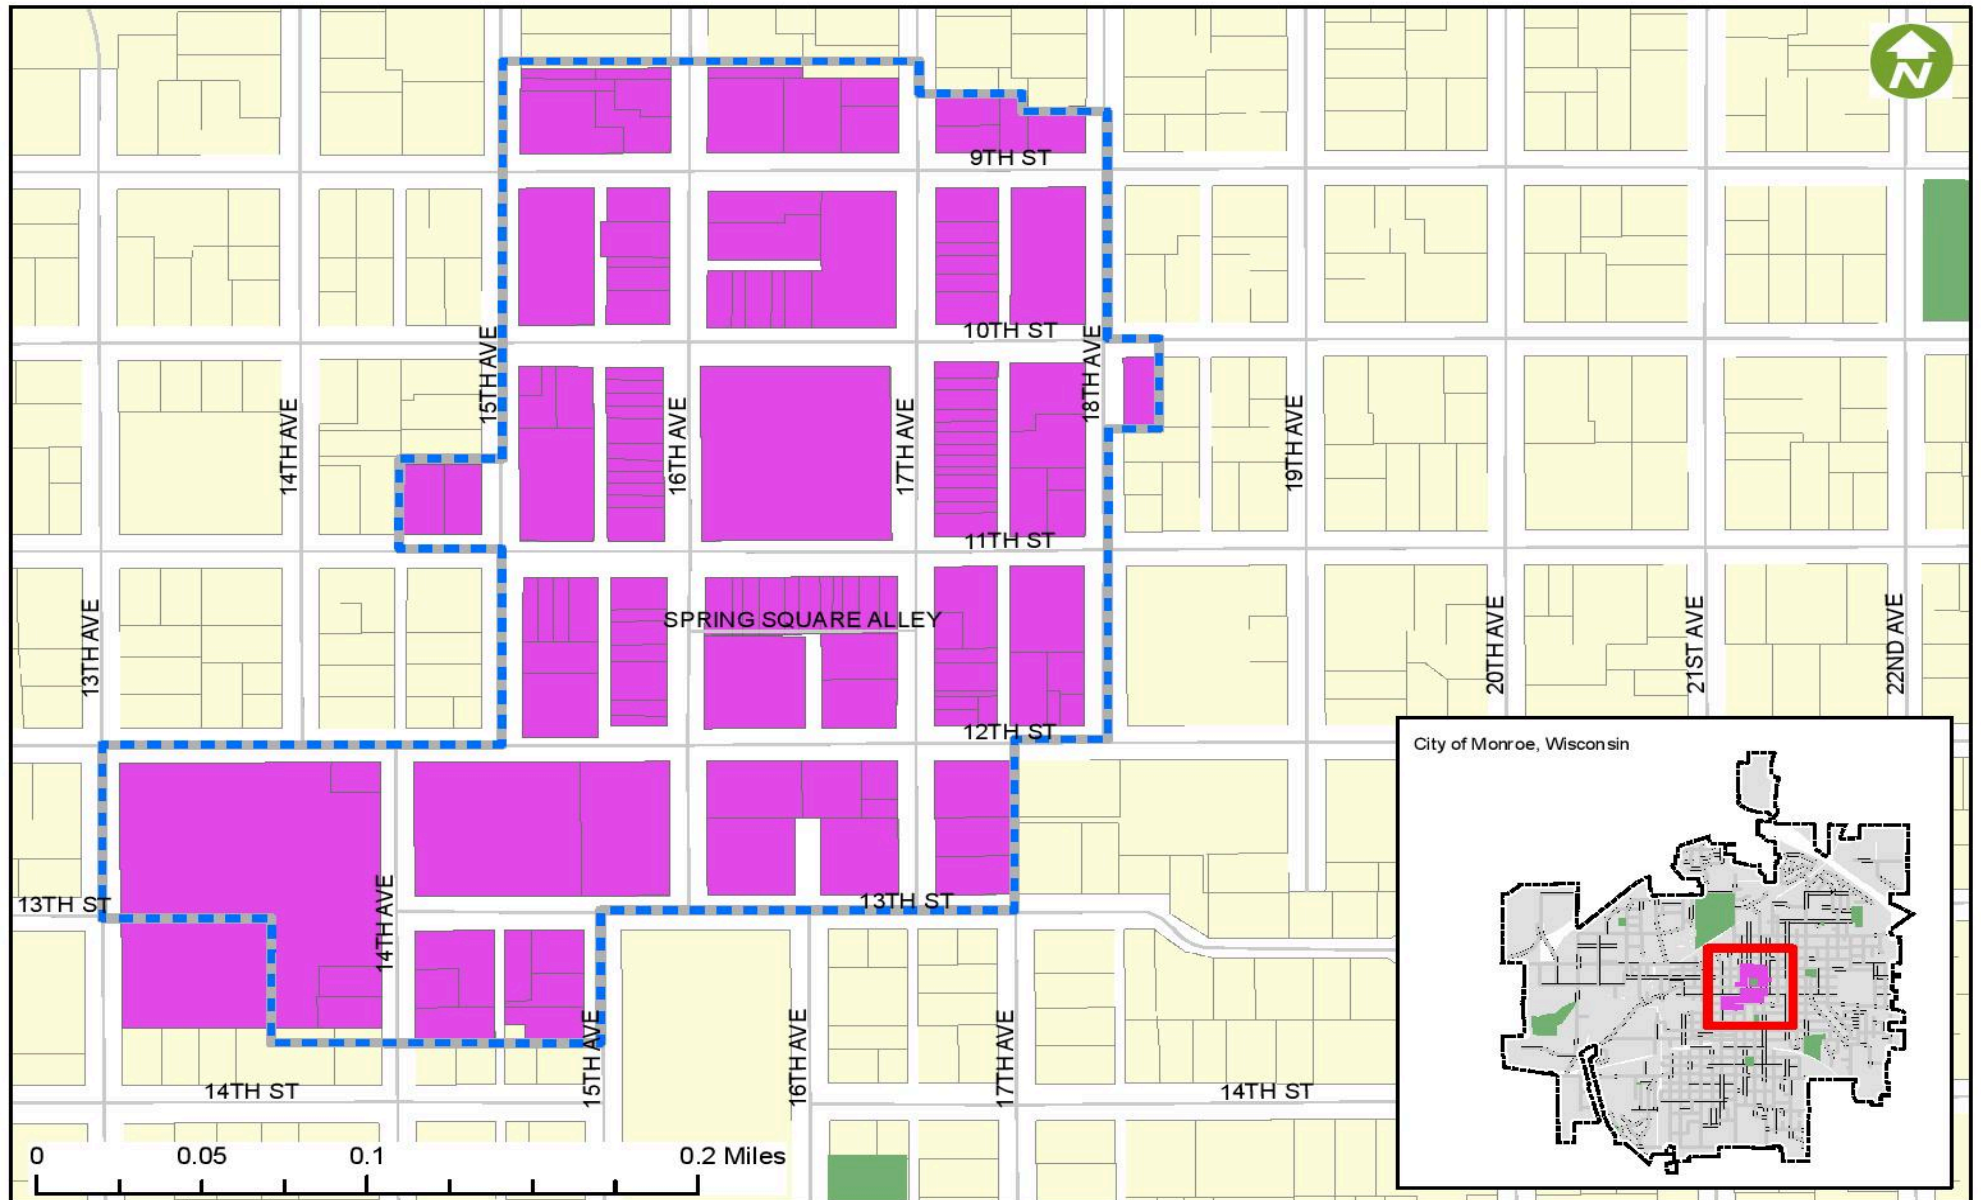

Historical District - Monroe, Wisconsin

- Historical District Parcels
- Historical District Boundary
- Parcels
- Parks
- City of Monroe
- City Streets

P.O. Box 262, 20 S. Court St.
Platteville, WI 53918
608-342-6005
www.swwrpc.org

Date: 12/8/2015

Sources: SWWRPC Inventory,
City of Monroe, and Green County